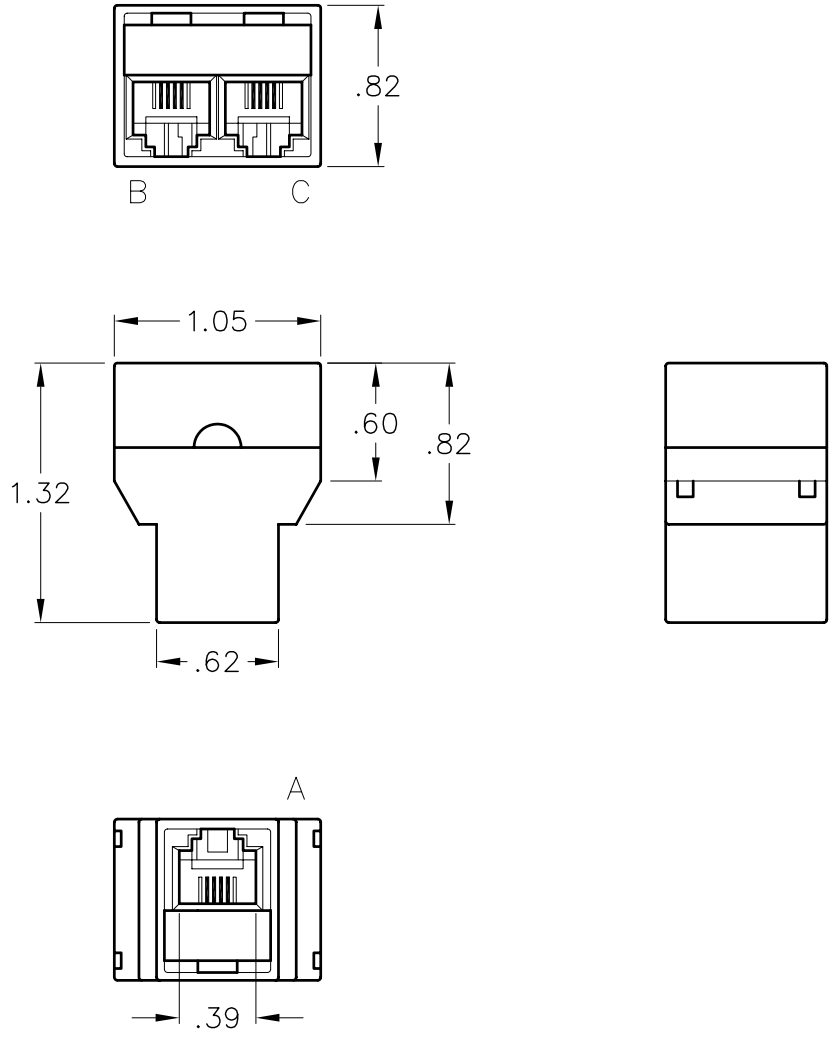

WIRING DIAGRAM :

4 CONDUCTORS		
JACK A	JACK B	JACK C
2	5	5
3	4	4
4	3	3
5	2	2

NOTE: UNLESS OTHERWISE SPECIFIED

1. MATERIAL & FINISH:

- A. HOUSING: ABS, UL 94V-0
- B. COLOR: IVORY
- C. CONTACT: .45mm DIAMTER PHOSPHOR BRONZE
  GOLD PLATING OVER 100 MICRO INCH NICKLE
- D. GOLD PLATING: 1.27 MICRON/50 MICRO INCH MIN
- E. CONDUCTOR: 26 AWG, STRANDED

UL US FILE NO. 125268

MODULAR ADAPTER, VOICE, F-TO-F, PIN 2-5		
ITEM NO. ICMA330D44	REV. A	
DWG NO. PSMA330D44	PAGE NO. 2	

CUSTOMER CARE / TECHNICAL SUPPORT * CSR@ICC.COM / 888-ASK-4-ICC (275-4422) * 16800 Edwards Road, Cerritos, CA 90703 * Phone 562-356-3111 * Fax 562-356-3100 * www.icc.com