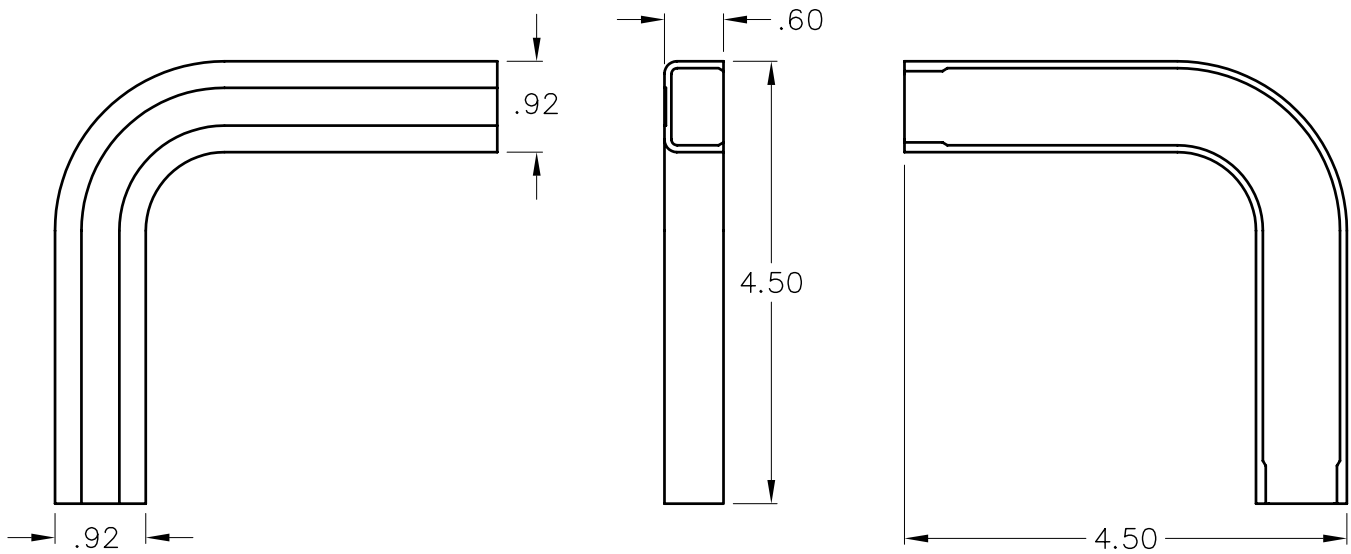

3/4" 90° Flat Elbow

PRODUCT SPECIFICATION

Package includes:

A. 3/4" Flat Elbow, 10 pcs

Features and Benefits:

- Designed to allow left and right turns
- Accommodates ICRW11SR and ICRW118R 3/4"W x 1/2"H raceway sections
- Available in ivory and white

FLAT ELBOW, 3/4", 10 PK

ITEM NO. ICRW11EOXX
DWG NO. PSRW11EO00

REV. A
PAGE NO. 1

CUSTOMER CARE / TECHNICAL SUPPORT * CSR@ICC.COM / 888-ASK-4-ICC (275-4422) * 16800 Edwards Road, Cerritos, CA 90703 * Phone 562-356-3111 * Fax 562-356-3100 * www.icc.com

NOTE: UNLESS OTHERWISE SPECIFIED

1. MATERIAL: HIGH IMPACT STYRENE
2. COLOR: XX: IV-IVORY & WH-WHITE

FLAT ELBOW, 3/4", 10 PK

ITEM NO.	ICRW11E0XX
DWG NO.	PSRW11E000

REV.	A
PAGE NO.	2

CUSTOMER CARE / TECHNICAL SUPPORT * CSR@ICC.COM / 888-ASK-4-ICC (275-4422) * 16800 Edwards Road, Cerritos, CA 90703 * Phone 562-356-3111 * Fax 562-356-3100 * www.icc.com