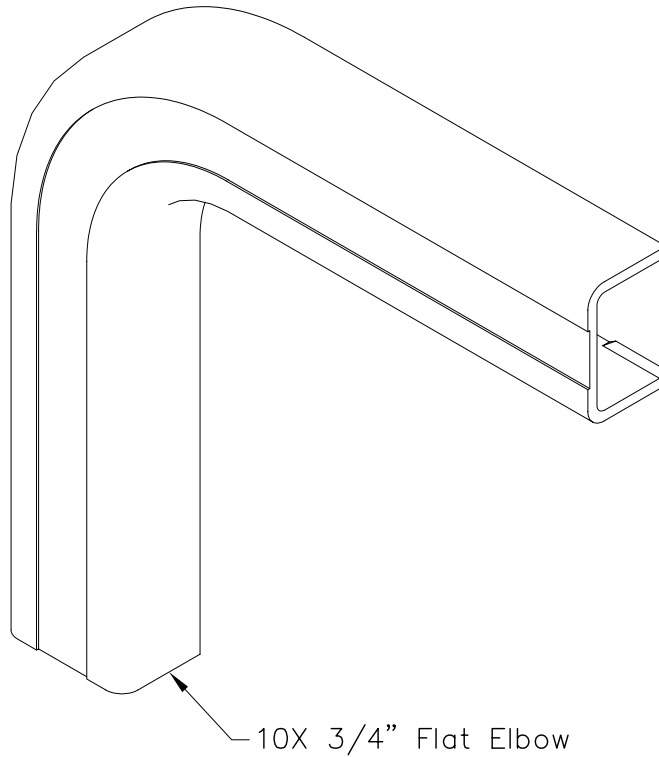

3/4" 90° Flat Elbow

PRODUCT SPECIFICATION

Package includes:

A. 3/4" Flat Elbow, 10 pcs

Features and Benefits:

- Designed to allow left and right turns
- Accommodates ICRW11SR and ICRW118R 3/4"W x 1/2"H raceway sections
- Available in ivory and white

FLAT ELBOW, 3/4", 10 PK

ITEM NO. ICRW11EOXX
DWG NO. PSRW11EO00

REV. A
PAGE NO. 1

CUSTOMER CARE / TECHNICAL SUPPORT * CSR@ICC.COM / 888-ASK-4-ICC (275-4422) * 16800 Edwards Road, Cerritos, CA 90703 * Phone 562-356-3111 * Fax 562-356-3100 * www.icc.com

NOTE: UNLESS OTHERWISE SPECIFIED

1. MATERIAL: HIGH IMPACT STYRENE
2. COLOR: XX: IV-IVORY & WH-WHITE

FLAT ELBOW, 3/4", 10 PK

ITEM NO.	ICRW11E0XX
DWG NO.	PSRW11E000

REV.	A
PAGE NO.	2

CUSTOMER CARE / TECHNICAL SUPPORT * CSR@ICC.COM / 888-ASK-4-ICC (275-4422) * 16800 Edwards Road, Cerritos, CA 90703 * Phone 562-356-3111 * Fax 562-356-3100 * www.icc.com