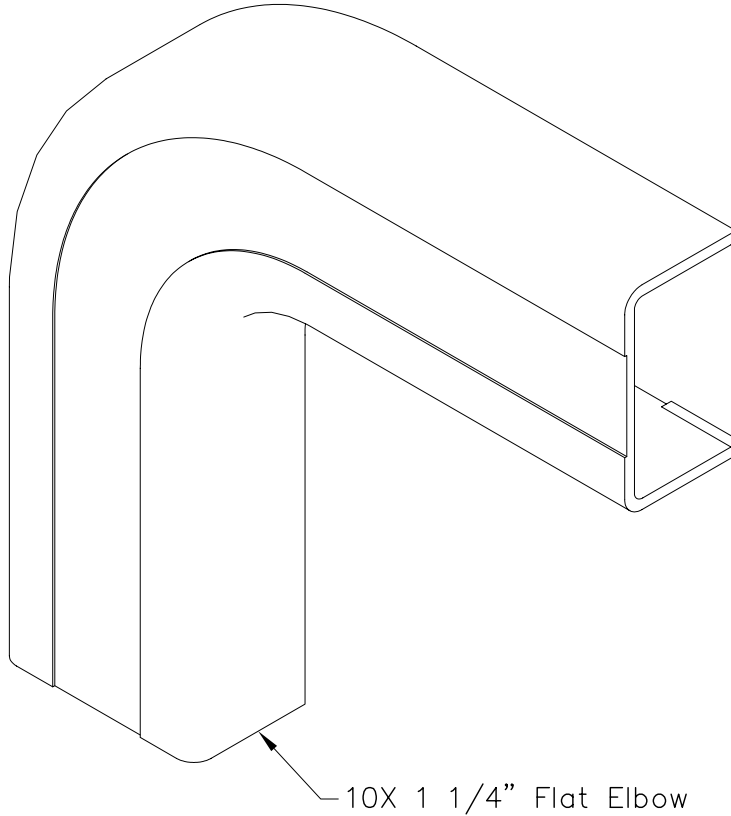

# 1 1/4" 90° Flat Elbow

### Package includes:

A. 1 1/4" Flat Elbow, 10 pcs

### Features and Benefits:

- Designed to allow left and right turns
- Accommodates ICRW12SR and ICRW128R 1 1/4"W x 3/4"H raceway sections
- Available in ivory and white