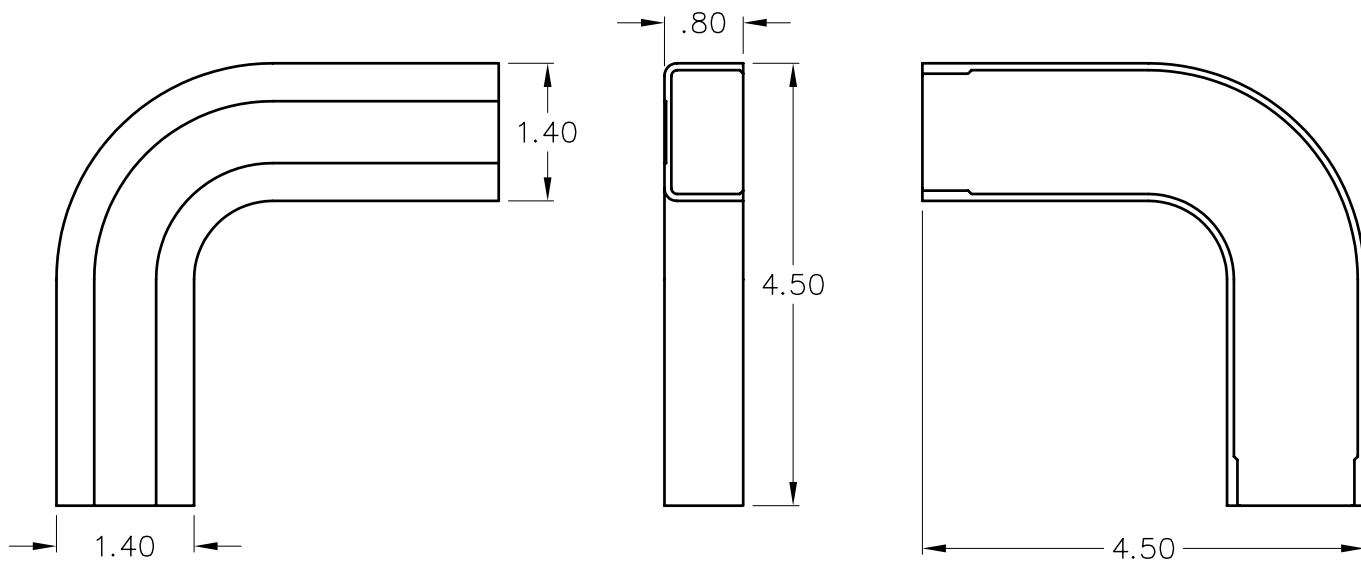

### Package includes:

A. 1 1/4" Flat Elbow, 10 pcs

### Features and Benefits:

- Designed to allow left and right turns
- Accommodates ICRW12SR and ICRW128R 1 1/4"W x 3/4"H raceway sections
- Available in ivory and white

### FLAT ELBOW, 1 1/4", 10 PK

ITEM NO. ICRW12EOXX  
DWG NO. PSRW12EO00

REV. A  
PAGE NO. 1

CUSTOMER CARE / TECHNICAL SUPPORT \* CSR@ICC.COM / 888-ASK-4-ICC (275-4422) \* 16800 Edwards Road, Cerritos, CA 90703 \* Phone 562-356-3111 \* Fax 562-356-3100 \* www.icc.com

**NOTE: UNLESS OTHERWISE SPECIFIED**

- 1. MATERIAL: HIGH IMPACT STYRENE
- 2. COLOR: XX: IV-IVORY & WH-WHITE

**FLAT ELBOW, 1 1/4", 10 PK**

ITEM NO. ICRW12EOXX  
 DWG NO. PSRW12EO00

REV. A  
 PAGE NO. 2

CUSTOMER CARE / TECHNICAL SUPPORT \* CSR@ICC.COM / 888-ASK-4-ICC (275-4422) \* 16800 Edwards Road, Cerritos, CA 90703 \* Phone 562-356-3111 \* Fax 562-356-3100 \* www.icc.com