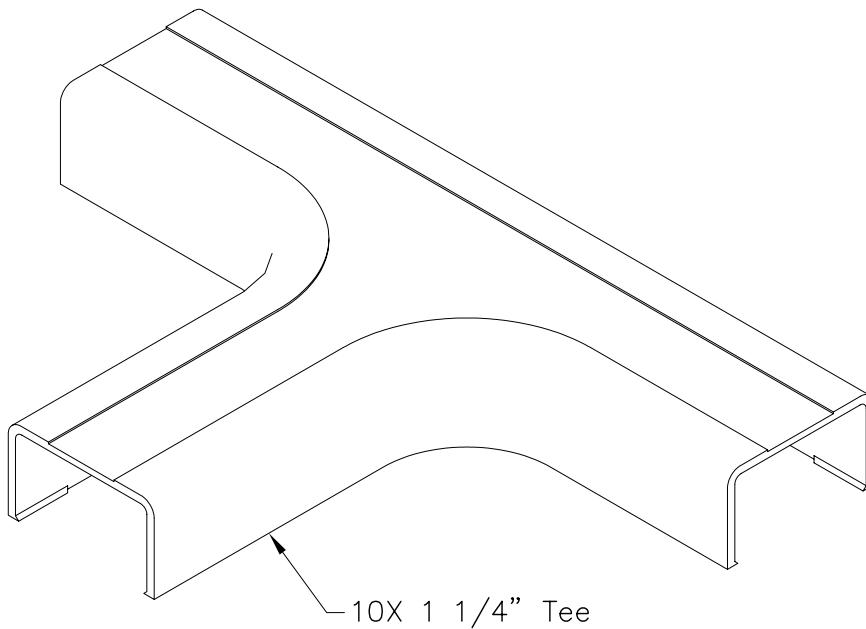

# 1 1/4" Tee

### Package includes:

A. 1 1/4" Tee, 10 pcs

### Features and Benefits:

- Designed to attach three raceway sections while maintaining bend radius
- Accommodates ICRW12SR and ICRW128R 1 1/4"W x 3/4"H raceway sections
- Available in ivory and white