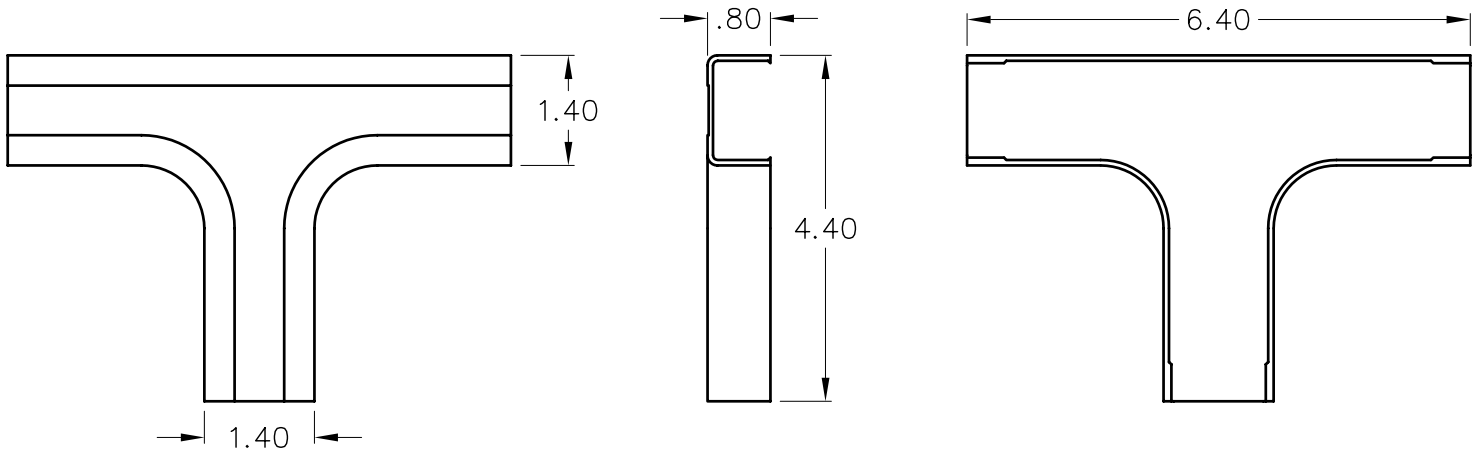

NOTE: UNLESS OTHERWISE SPECIFIED

1. MATERIAL: HIGH IMPACT STYRENE
2. COLOR: XX: IV-IVORY & WH-WHITE

TEE, 1 1/4", 10 PK

ITEM NO.	ICRW12TOXX
DWG NO.	PSRW12TO00

REV.	A
PAGE NO.	2

CUSTOMER CARE / TECHNICAL SUPPORT * CSR@ICC.COM / 888-ASK-4-ICC (275-4422) * 16800 Edwards Road, Cerritos, CA 90703 * Phone 562-356-3111 * Fax 562-356-3100 * www.icc.com