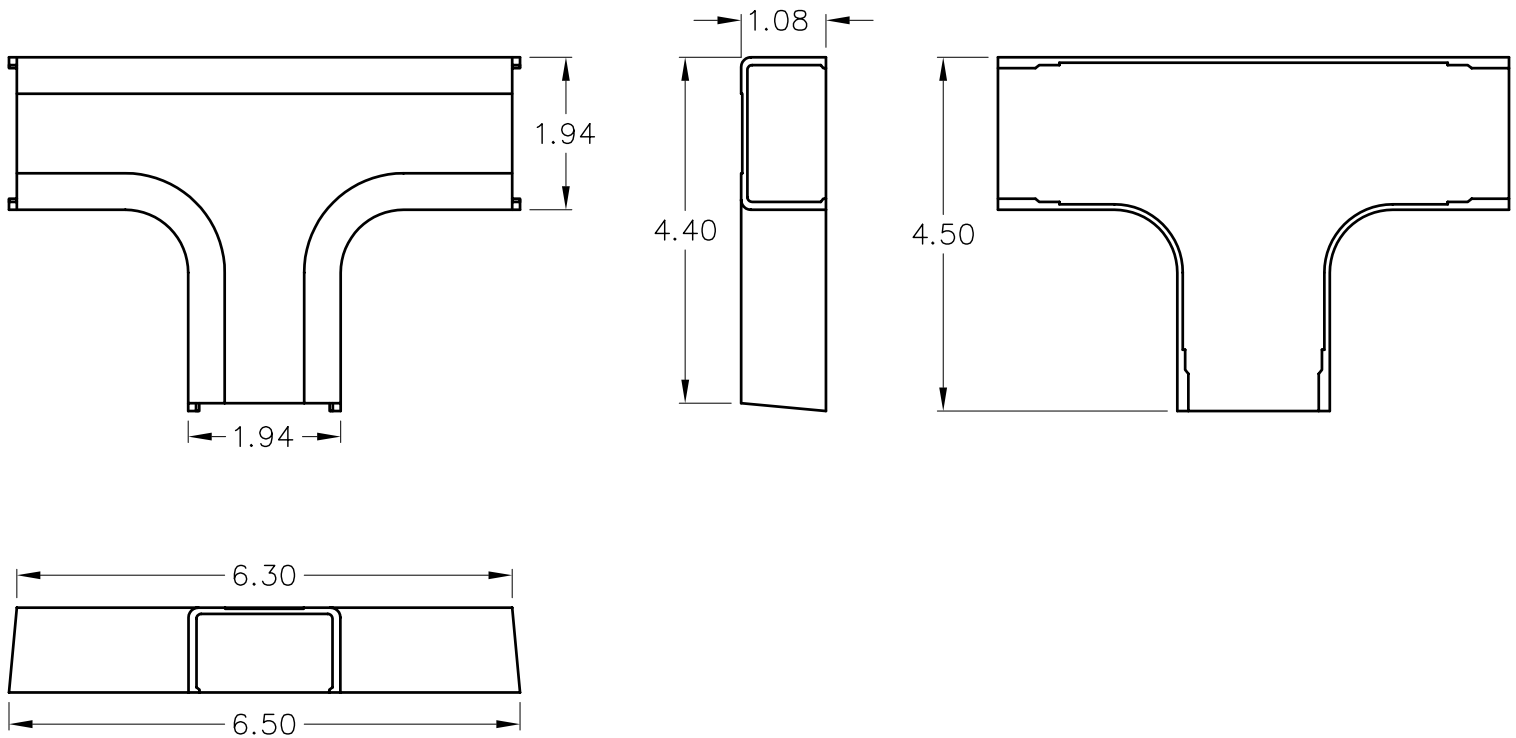

1 3/4" Tee

PRODUCT SPECIFICATION

Package includes:

A. 1 3/4" Tee, 10 pcs

Features and Benefits:

- Designed to attach three raceway sections while maintaining bend radius
- Accommodates ICRW13SR and ICRW138R 1 3/4"W x 1"H raceway sections
- Available in Ivory and white

TEE, 1 3/4", 10 PK

ITEM NO. ICRW13TOXX
DWG NO. PSRW13TO00

REV. A
PAGE NO. 1

CUSTOMER CARE / TECHNICAL SUPPORT * CSR@ICC.COM / 888-ASK-4-ICC (275-4422) * 16800 Edwards Road, Cerritos, CA 90703 * Phone 562-356-3111 * Fax 562-356-3100 * www.icc.com

NOTE: UNLESS OTHERWISE SPECIFIED

- 1. MATERIAL: HIGH IMPACT STYRENE
- 2. COLOR: XX: IV-IVORY & WH-WHITE

TEE, 1 3/4", 10 PK

| | |
|----------|------------|
| ITEM NO. | ICRW13TOXX |
| DWG NO. | PSRW13TO00 |