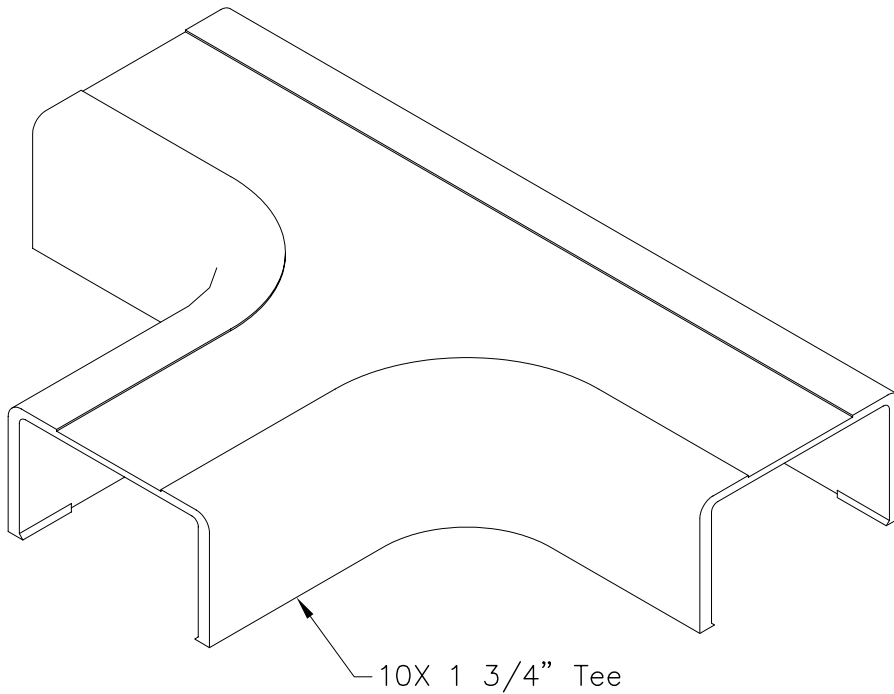

1 3/4" Tee

PRODUCT SPECIFICATION

Package includes:

A. 1 3/4" Tee, 10 pcs

Features and Benefits:

- Designed to attach three raceway sections while maintaining bend radius
- Accommodates ICRW13SR and ICRW138R 1 3/4"W x 1"H raceway sections
- Available in Ivory and white

TEE, 1 3/4", 10 PK

ITEM NO. ICRW13TOXX
DWG NO. PSRW13TO00

REV. A
PAGE NO. 1

CUSTOMER CARE / TECHNICAL SUPPORT * CSR@ICC.COM / 888-ASK-4-ICC (275-4422) * 16800 Edwards Road, Cerritos, CA 90703 * Phone 562-356-3111 * Fax 562-356-3100 * www.icc.com

NOTE: UNLESS OTHERWISE SPECIFIED

- 1. MATERIAL: HIGH IMPACT STYRENE
- 2. COLOR: XX: IV-IVORY & WH-WHITE

TEE, 1 3/4", 10 PK

| | |
|----------|------------|
| ITEM NO. | ICRW13TOXX |
| DWG NO. | PSRW13TO00 |