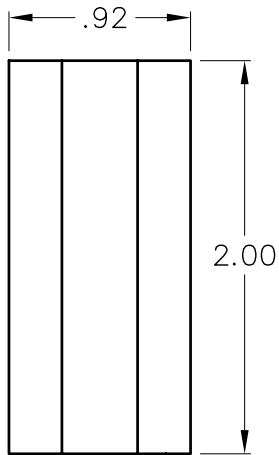

3/4" Joint Cover

PRODUCT SPECIFICATION

Package includes:

A. 3/4" Joint Cover, 10 pcs

Features and Benefits:

- Designed to attach two raceway sections
- Accommodates ICRW11SR and ICRW118R 3/4"W x 1/2"H raceway sections
- Available in ivory and white

JOINT COVER, 3/4", 10 PK

ITEM NO. ICRW11JCXX
DWG NO. PSRW11JC00

REV. A
PAGE NO. 1

CUSTOMER CARE / TECHNICAL SUPPORT * CSR@ICC.COM / 888-ASK-4-ICC (275-4422) * 16800 Edwards Road, Cerritos, CA 90703 * Phone 562-356-3111 * Fax 562-356-3100 * www.icc.com

NOTE: UNLESS OTHERWISE SPECIFIED

- 1. MATERIAL: HIGH IMPACT STYRENE
- 2. COLOR: XX: IV-IVORY & WH-WHITE

JOINT COVER, 3/4", 10 PK

ITEM NO. ICRW11JCXX
 DWG NO. PSRW11JC00

REV. A
 PAGE NO. 2

CUSTOMER CARE / TECHNICAL SUPPORT * CSR@ICC.COM / 888-ASK-4-ICC (275-4422) * 16800 Edwards Road, Cerritos, CA 90703 * Phone 562-356-3111 * Fax 562-356-3100 * www.icc.com