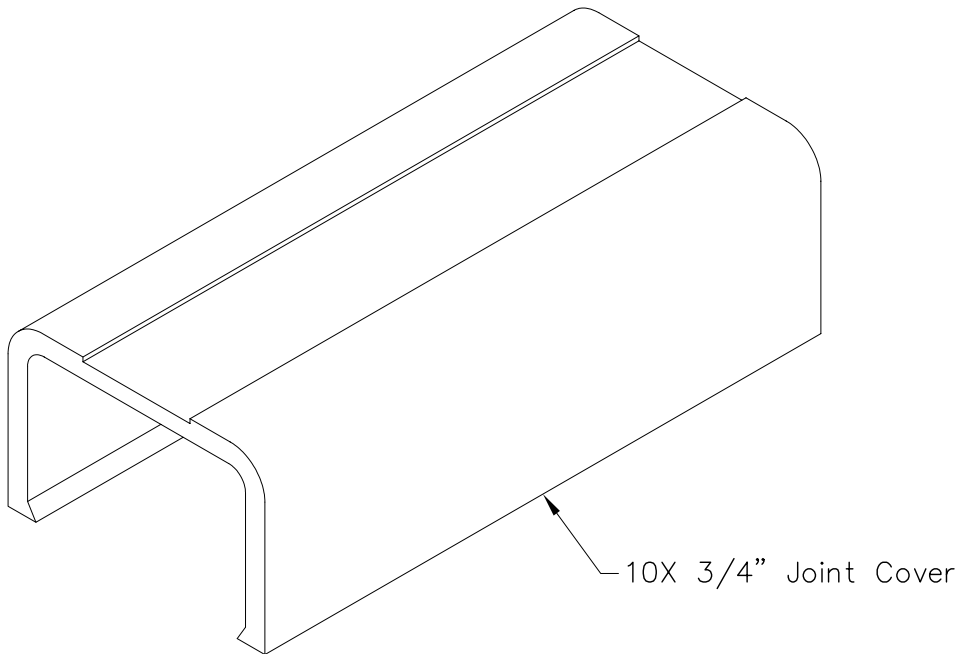

3/4" Joint Cover

PRODUCT SPECIFICATION

Package includes:

A. 3/4" Joint Cover, 10 pcs

Features and Benefits:

- Designed to attach two raceway sections
- Accommodates ICRW11SR and ICRW118R 3/4"W x 1/2"H raceway sections
- Available in ivory and white

JOINT COVER, 3/4", 10 PK

ITEM NO. ICRW11JCXX
DWG NO. PSRW11JC00

REV. A
PAGE NO. 1

CUSTOMER CARE / TECHNICAL SUPPORT * CSR@ICC.COM / 888-ASK-4-ICC (275-4422) * 16800 Edwards Road, Cerritos, CA 90703 * Phone 562-356-3111 * Fax 562-356-3100 * www.icc.com

NOTE: UNLESS OTHERWISE SPECIFIED

- 1. MATERIAL: HIGH IMPACT STYRENE
- 2. COLOR: XX: IV-IVORY & WH-WHITE

JOINT COVER, 3/4", 10 PK

ITEM NO. ICRW11JCXX
 DWG NO. PSRW11JC00

REV. A
 PAGE NO. 2

CUSTOMER CARE / TECHNICAL SUPPORT * CSR@ICC.COM / 888-ASK-4-ICC (275-4422) * 16800 Edwards Road, Cerritos, CA 90703 * Phone 562-356-3111 * Fax 562-356-3100 * www.icc.com