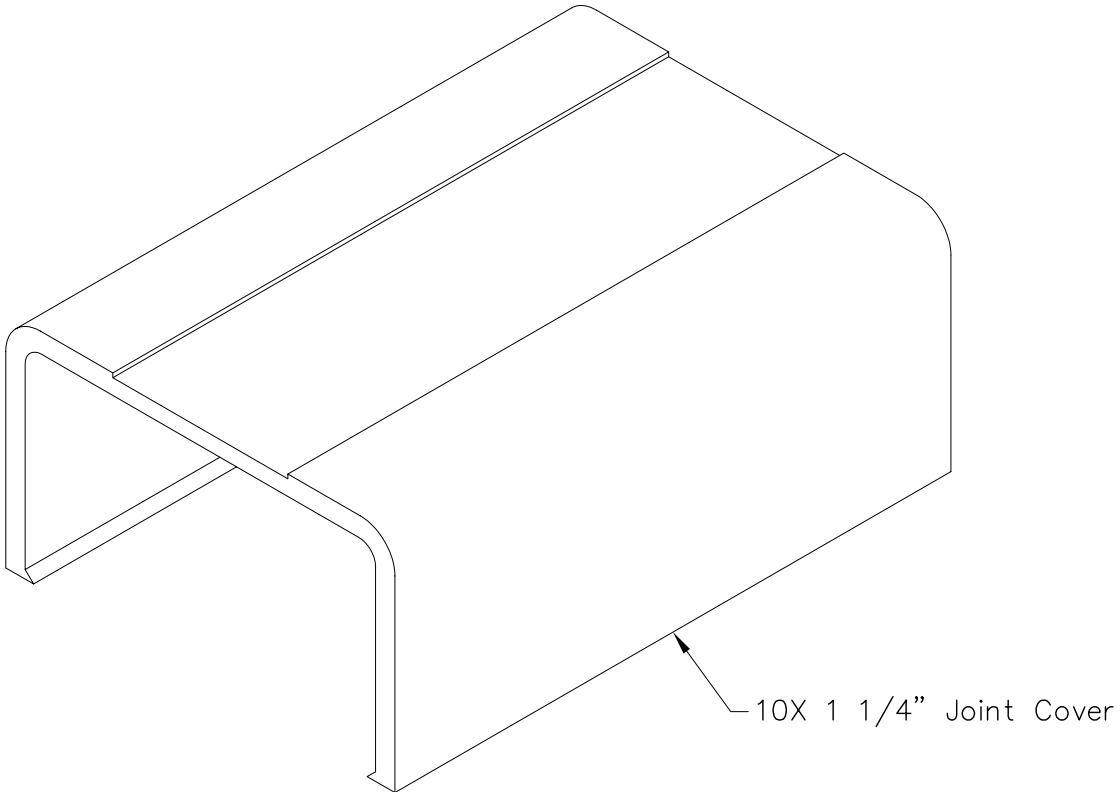

1 1/4" Joint Cover

PRODUCT SPECIFICATION

Package includes:

A. 1 1/4" Joint Cover, 10 pcs

Features and Benefits:

- Designed to attach two raceway sections
- Accommodates ICRW12SR and ICRW128R 1 1/4"W x 3/4"H raceway sections
- Available in ivory and white

JOINT COVER, 1 1/4", 10 PK

ITEM NO. ICRW12JCXX
DWG NO. PSRW12JC00

REV. A
PAGE NO. 1

CUSTOMER CARE / TECHNICAL SUPPORT * CSR@ICC.COM / 888-ASK-4-ICC (275-4422) * 16800 Edwards Road, Cerritos, CA 90703 * Phone 562-356-3111 * Fax 562-356-3100 * www.icc.com

NOTE: UNLESS OTHERWISE SPECIFIED

- 1. MATERIAL: HIGH IMPACT STYRENE
- 2. COLOR: XX: IV-IVORY & WH-WHITE

JOINT COVER, 1 1/4", 10 PK

ITEM NO. ICRW12JCXX
 DWG NO. PSRW12JC00

REV. A
 PAGE NO. 2

CUSTOMER CARE / TECHNICAL SUPPORT * CSR@ICC.COM / 888-ASK-4-ICC (275-4422) * 16800 Edwards Road, Cerritos, CA 90703 * Phone 562-356-3111 * Fax 562-356-3100 * www.icc.com