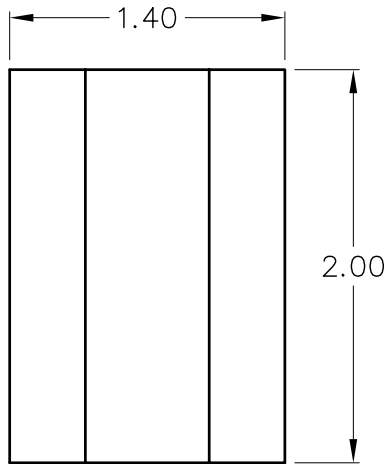

1 1/4" Joint Cover

PRODUCT SPECIFICATION

Package includes:

A. 1 1/4" Joint Cover, 10 pcs

Features and Benefits:

- Designed to attach two raceway sections
- Accommodates ICRW12SR and ICRW128R 1 1/4"W x 3/4"H raceway sections
- Available in ivory and white

JOINT COVER, 1 1/4", 10 PK

ITEM NO. ICRW12JCXX
DWG NO. PSRW12JC00

REV. A
PAGE NO. 1

CUSTOMER CARE / TECHNICAL SUPPORT * CSR@ICC.COM / 888-ASK-4-ICC (275-4422) * 16800 Edwards Road, Cerritos, CA 90703 * Phone 562-356-3111 * Fax 562-356-3100 * www.icc.com

NOTE: UNLESS OTHERWISE SPECIFIED

- 1. MATERIAL: HIGH IMPACT STYRENE
- 2. COLOR: XX: IV-IVORY & WH-WHITE

JOINT COVER, 1 1/4", 10 PK

ITEM NO. ICRW12JCXX
 DWG NO. PSRW12JC00

REV. A
 PAGE NO. 2

CUSTOMER CARE / TECHNICAL SUPPORT * CSR@ICC.COM / 888-ASK-4-ICC (275-4422) * 16800 Edwards Road, Cerritos, CA 90703 * Phone 562-356-3111 * Fax 562-356-3100 * www.icc.com