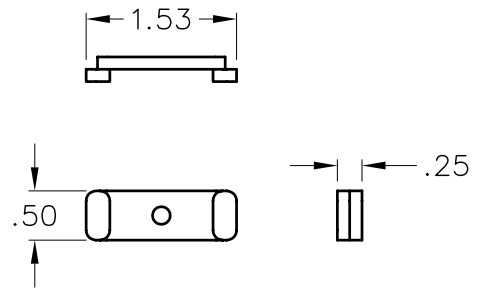

1 1/4" Ceiling Entry & Mounting Clip

PRODUCT SPECIFICATION

Package includes:

- A. 1 1/4" Ceiling Entry, 10 pcs
- B. Mounting Clip, 10 pcs

10X 1 1/4" Ceiling Entry

10X Mounting Clip

Features and Benefits:

- Designed to use for cables entering from the ceiling
- Accommodates ICRW12SR and ICRW128R 1 1/4"W x 3/4"H raceway sections
- Available in ivory and white

CEILING ENTRY & CLIP, 1 1/4", 10 PK

ITEM NO.	ICRW12CEXX
DWG NO.	PSRW12CE00

REV.	A
PAGE NO.	1

CUSTOMER CARE / TECHNICAL SUPPORT * CSR@ICC.COM / 888-ASK-4-ICC (275-4422) * 16800 Edwards Road, Cerritos, CA 90703 * Phone 562-356-3111 * Fax 562-356-3100 * www.icc.com

3/4" CEILING ENTRY

MOUNTING CLIP

NOTE: UNLESS OTHERWISE SPECIFIED

1. MATERIAL:
 - A. CEILING ENTRY: HIGH IMPACT STYRENE
 - B. MOUNTING CLIP: HIGH IMPACT STYRENE
2. COLOR: XX: IV-IVORY & WH-WHITE

CEILING ENTRY & CLIP, 1 1/4", 10 PK