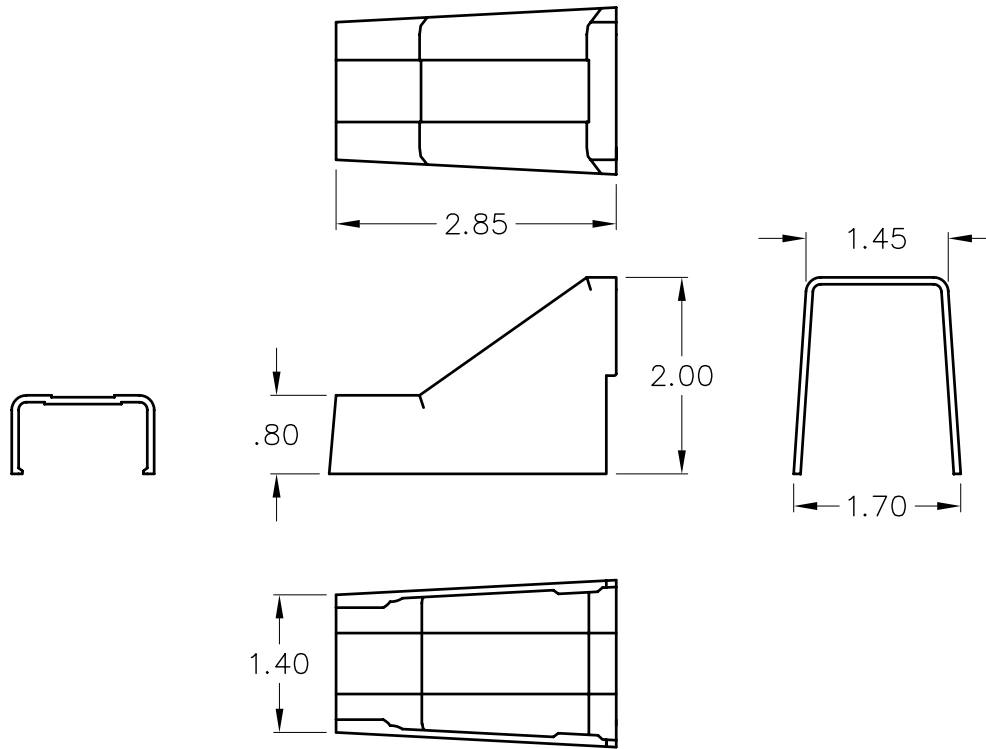

1 1/4" Ceiling Entry & Mounting Clip

PRODUCT SPECIFICATION

Package includes:

- A. 1 1/4" Ceiling Entry, 10 pcs
- B. Mounting Clip, 10 pcs

10X 1 1/4" Ceiling Entry

10X Mounting Clip

Features and Benefits:

- Designed to use for cables entering from the ceiling
- Accommodates ICRW12SR and ICRW128R 1 1/4"W x 3/4"H raceway sections
- Available in ivory and white

CEILING ENTRY & CLIP, 1 1/4", 10 PK

ITEM NO.	ICRW12CEXX
DWG NO.	PSRW12CE00

REV.	A
PAGE NO.	1

CUSTOMER CARE / TECHNICAL SUPPORT * CSR@ICC.COM / 888-ASK-4-ICC (275-4422) * 16800 Edwards Road, Cerritos, CA 90703 * Phone 562-356-3111 * Fax 562-356-3100 * www.icc.com

3/4" CEILING ENTRY

MOUNTING CLIP

NOTE: UNLESS OTHERWISE SPECIFIED

1. MATERIAL:
 - A. CEILING ENTRY: HIGH IMPACT STYRENE
 - B. MOUNTING CLIP: HIGH IMPACT STYRENE
2. COLOR: XX: IV-IVORY & WH-WHITE

CEILING ENTRY & CLIP, 1 1/4", 10 PK