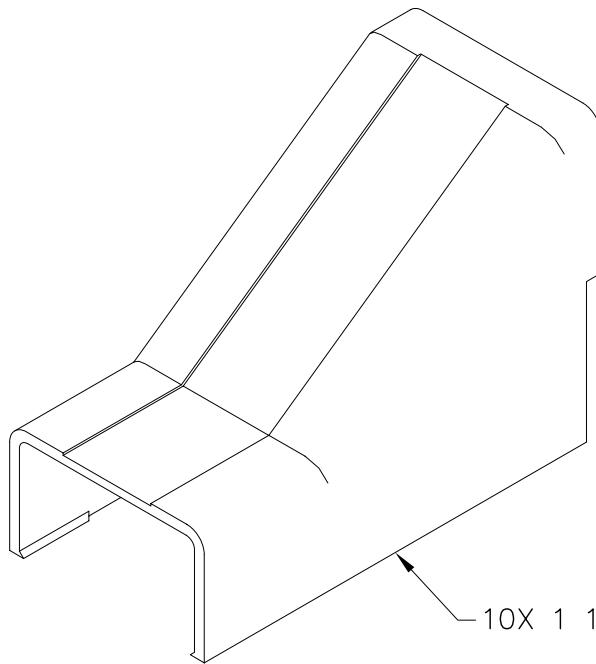

1 1/4" Ceiling Entry & Mounting Clip

PRODUCT SPECIFICATION

Package includes:

- A. 1 1/4" Ceiling Entry, 10 pcs
- B. Mounting Clip, 10 pcs

10X 1 1/4" Ceiling Entry

10X Mounting Clip

Features and Benefits:

- Designed to use for cables entering from the ceiling
- Accommodates ICRW12SR and ICRW128R 1 1/4"W x 3/4"H raceway sections
- Available in ivory and white

CEILING ENTRY & CLIP, 1 1/4", 10 PK

ITEM NO.	ICRW12CEXX
DWG NO.	PSRW12CE00

REV.	A
PAGE NO.	1

CUSTOMER CARE / TECHNICAL SUPPORT * CSR@ICC.COM / 888-ASK-4-ICC (275-4422) * 16800 Edwards Road, Cerritos, CA 90703 * Phone 562-356-3111 * Fax 562-356-3100 * www.icc.com

3/4" CEILING ENTRY

MOUNTING CLIP

NOTE: UNLESS OTHERWISE SPECIFIED

1. MATERIAL:
 - A. CEILING ENTRY: HIGH IMPACT STYRENE
 - B. MOUNTING CLIP: HIGH IMPACT STYRENE
2. COLOR: XX: IV-IVORY & WH-WHITE

CEILING ENTRY & CLIP, 1 1/4", 10 PK