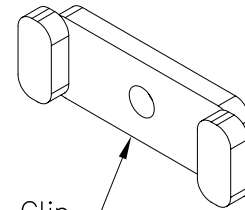

1 1/4" Ceiling Entry & Mounting Clip

PRODUCT SPECIFICATION

Package includes:

- A. 1 1/4" Ceiling Entry, 10 pcs
- B. Mounting Clip, 10 pcs

10X 1 1/4" Ceiling Entry

10X Mounting Clip

Features and Benefits:

- Designed to use for cables entering from the ceiling
- Accommodates ICRW12SR and ICRW128R 1 1/4"W x 3/4"H raceway sections
- Available in ivory and white

CEILING ENTRY & CLIP, 1 1/4", 10 PK

ITEM NO.	ICRW12CEXX
DWG NO.	PSRW12CE00

REV.	A
PAGE NO.	1

CUSTOMER CARE / TECHNICAL SUPPORT * CSR@ICC.COM / 888-ASK-4-ICC (275-4422) * 16800 Edwards Road, Cerritos, CA 90703 * Phone 562-356-3111 * Fax 562-356-3100 * www.icc.com

3/4" CEILING ENTRY

MOUNTING CLIP

NOTE: UNLESS OTHERWISE SPECIFIED

1. MATERIAL:
 - A. CEILING ENTRY: HIGH IMPACT STYRENE
 - B. MOUNTING CLIP: HIGH IMPACT STYRENE
2. COLOR: XX: IV-IVORY & WH-WHITE

CEILING ENTRY & CLIP, 1 1/4", 10 PK