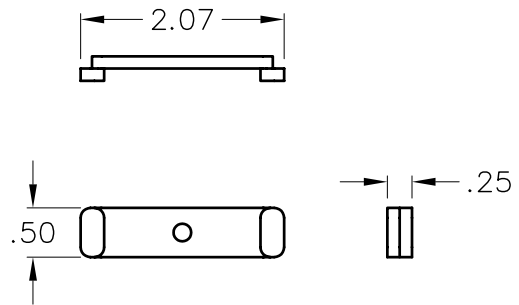

1 3/4" Ceiling Entry & Mounting Clip

PRODUCT SPECIFICATION

Package includes:

- A. 1 3/4" Ceiling Entry, 10 pcs
- B. Mounting Clip, 10 pcs

Features and Benefits:

- Designed to use for cables entering from the ceiling
- Accommodates ICRW13SR and ICRW138R 1 3/4"W x 1"H raceway sections
- Available in ivory and white

CEILING ENTRY & CLIP, 1 3/4", 10 PK

ITEM NO.	ICRW13CEXX
DWG NO.	PSRW13CE00

REV.	A
PAGE NO.	1

CUSTOMER CARE / TECHNICAL SUPPORT * CSR@ICC.COM / 888-ASK-4-ICC (275-4422) * 16800 Edwards Road, Cerritos, CA 90703 * Phone 562-356-3111 * Fax 562-356-3100 * www.icc.com

3/4" CEILING ENTRY

MOUNTING CLIP

NOTE: UNLESS OTHERWISE SPECIFIED

- 1. MATERIAL:
 - A. CEILING ENTRY: HIGH IMPACT STYRENE
 - B. MOUNTING CLIP: HIGH IMPACT STYRENE
- 2. COLOR: XX: IV-IVORY & WH-WHITE

CEILING ENTRY & CLIP, 1 3/4", 10 PK			
ITEM NO.	ICRW13CEXX		REV. A
DWG NO.	PSRW13CE00		PAGE NO. 2