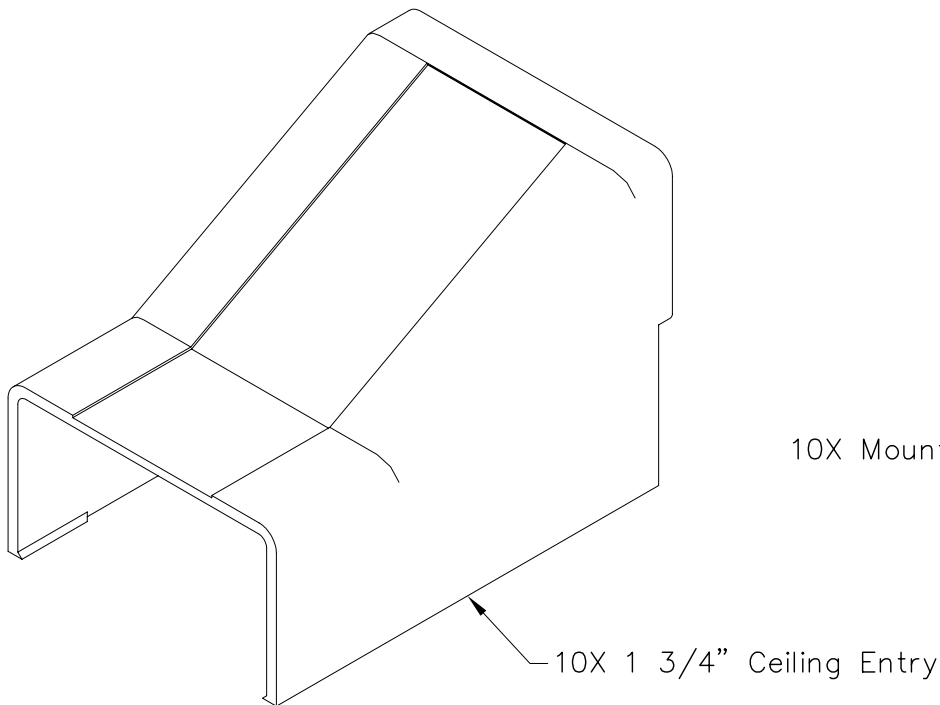

1 3/4" Ceiling Entry & Mounting Clip

PRODUCT SPECIFICATION

Package includes:

- A. 1 3/4" Ceiling Entry, 10 pcs
- B. Mounting Clip, 10 pcs

Features and Benefits:

- Designed to use for cables entering from the ceiling
- Accommodates ICRW13SR and ICRW138R 1 3/4"W x 1"H raceway sections
- Available in ivory and white

CEILING ENTRY & CLIP, 1 3/4", 10 PK

ITEM NO.	ICRW13CEXX
DWG NO.	PSRW13CE00

REV.	A
PAGE NO.	1

CUSTOMER CARE / TECHNICAL SUPPORT * CSR@ICC.COM / 888-ASK-4-ICC (275-4422) * 16800 Edwards Road, Cerritos, CA 90703 * Phone 562-356-3111 * Fax 562-356-3100 * www.icc.com

3/4" CEILING ENTRY

MOUNTING CLIP

NOTE: UNLESS OTHERWISE SPECIFIED

- 1. MATERIAL:
 - A. CEILING ENTRY: HIGH IMPACT STYRENE
 - B. MOUNTING CLIP: HIGH IMPACT STYRENE
- 2. COLOR: XX: IV-IVORY & WH-WHITE

CEILING ENTRY & CLIP, 1 3/4", 10 PK			
ITEM NO.	ICRW13CEXX		REV. A
DWG NO.	PSRW13CE00		PAGE NO. 2