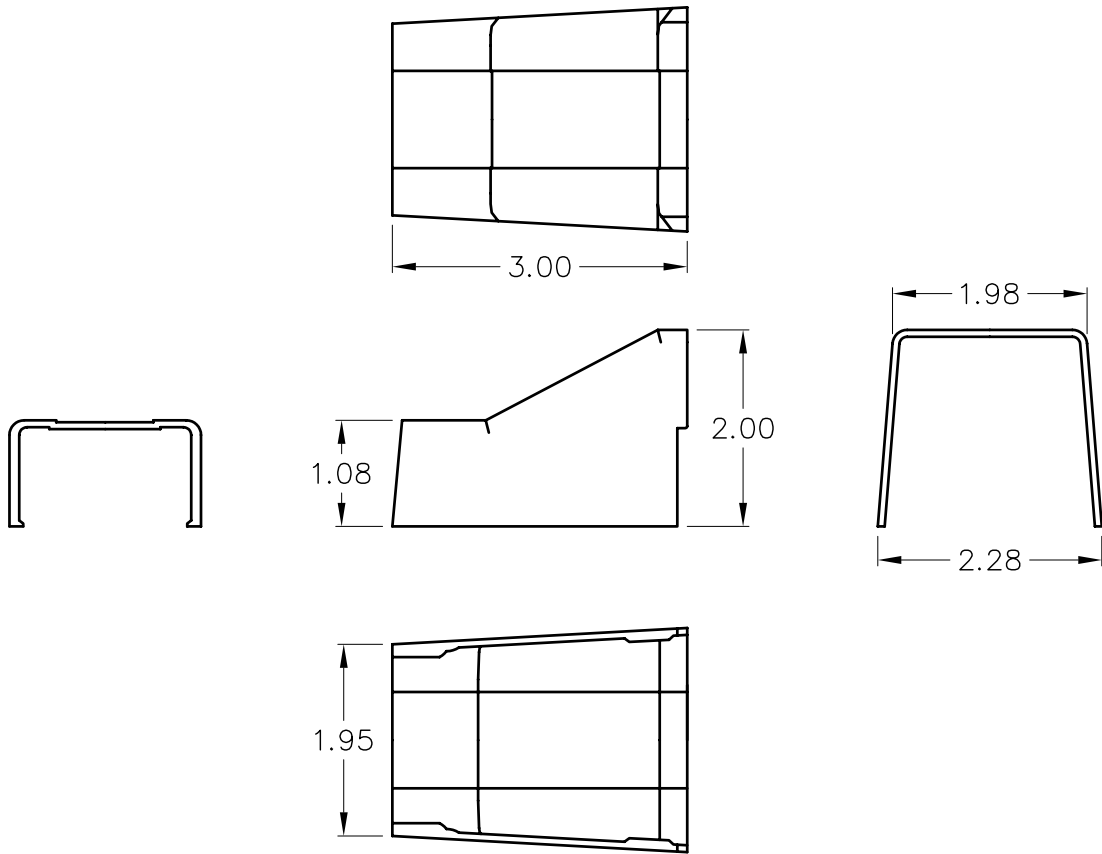

1 3/4" Ceiling Entry & Mounting Clip

PRODUCT SPECIFICATION

Package includes:

- A. 1 3/4" Ceiling Entry, 10 pcs
- B. Mounting Clip, 10 pcs

Features and Benefits:

- Designed to use for cables entering from the ceiling
- Accommodates ICRW13SR and ICRW138R 1 3/4"W x 1"H raceway sections
- Available in ivory and white

CEILING ENTRY & CLIP, 1 3/4", 10 PK

ITEM NO.	ICRW13CEXX
DWG NO.	PSRW13CE00

REV.	A
PAGE NO.	1

CUSTOMER CARE / TECHNICAL SUPPORT * CSR@ICC.COM / 888-ASK-4-ICC (275-4422) * 16800 Edwards Road, Cerritos, CA 90703 * Phone 562-356-3111 * Fax 562-356-3100 * www.icc.com

3/4" CEILING ENTRY

MOUNTING CLIP

NOTE: UNLESS OTHERWISE SPECIFIED

- 1. MATERIAL:
 - A. CEILING ENTRY: HIGH IMPACT STYRENE
 - B. MOUNTING CLIP: HIGH IMPACT STYRENE
- 2. COLOR: XX: IV-IVORY & WH-WHITE

CEILING ENTRY & CLIP, 1 3/4", 10 PK			
ITEM NO.	ICRW13CEXX		REV. A
DWG NO.	PSRW13CE00		PAGE NO. 2